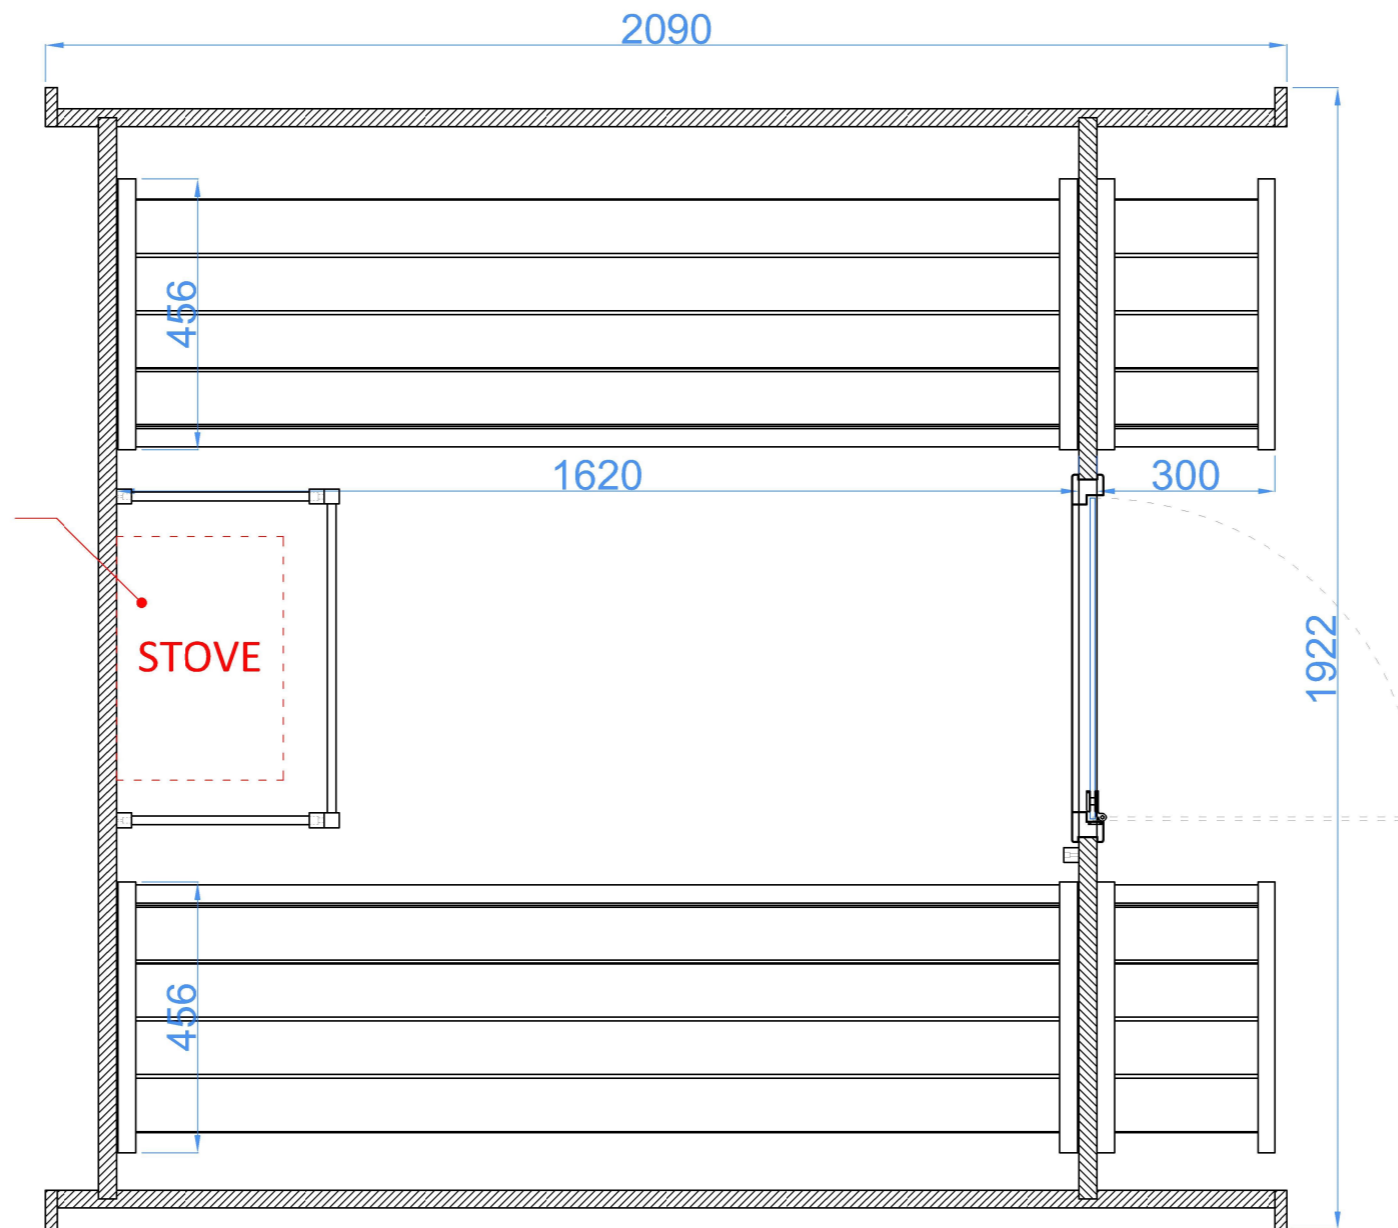

Front View

Side View

Size of steel traps:
5910*30*0.8mm
packing-case external dimension:
2110*1068*794mm
packing-case inside dimension:
2062*1020*680mm

TR210-X

Top View
TR210-X