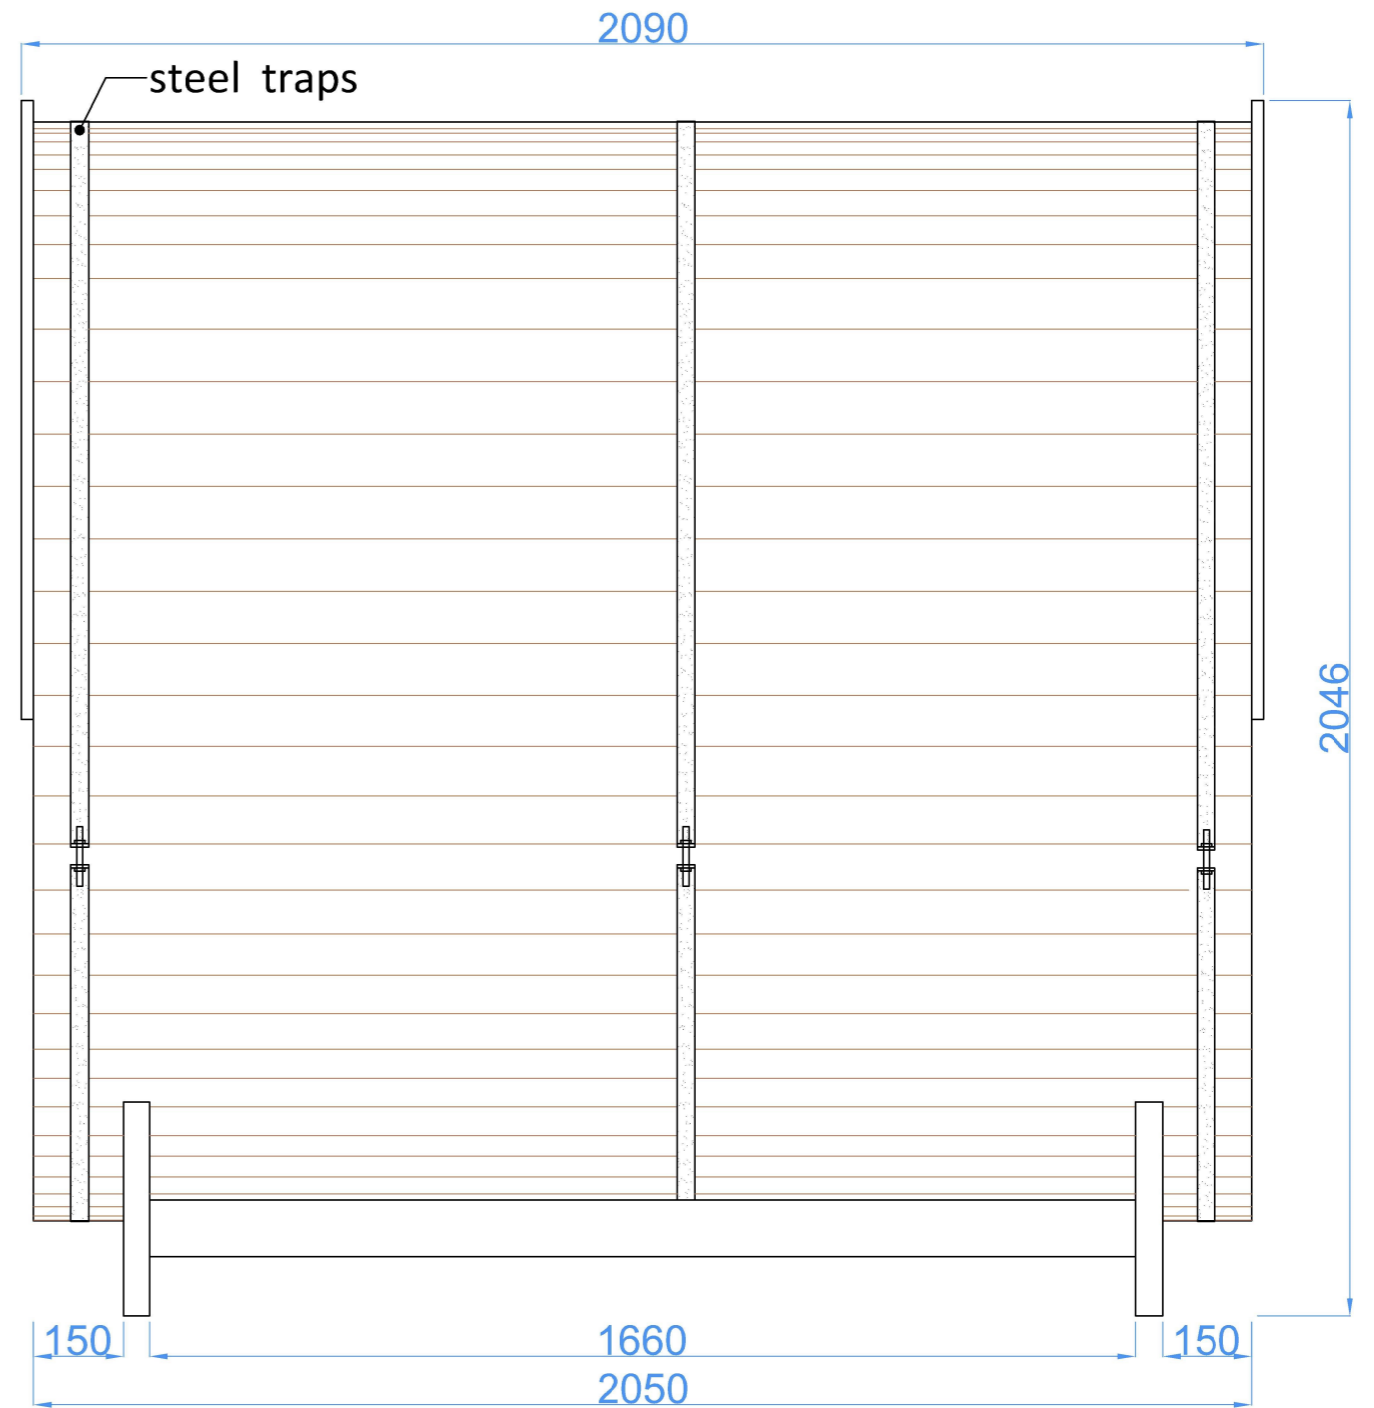

Front View

Side View

Size of steel traps:
5910*30*0.8mm
packing-case external dimension:
2110*1068*794mm
packing-case inside dimension:
2062*1020*680mm

TR210-X

Top View
TR210-X